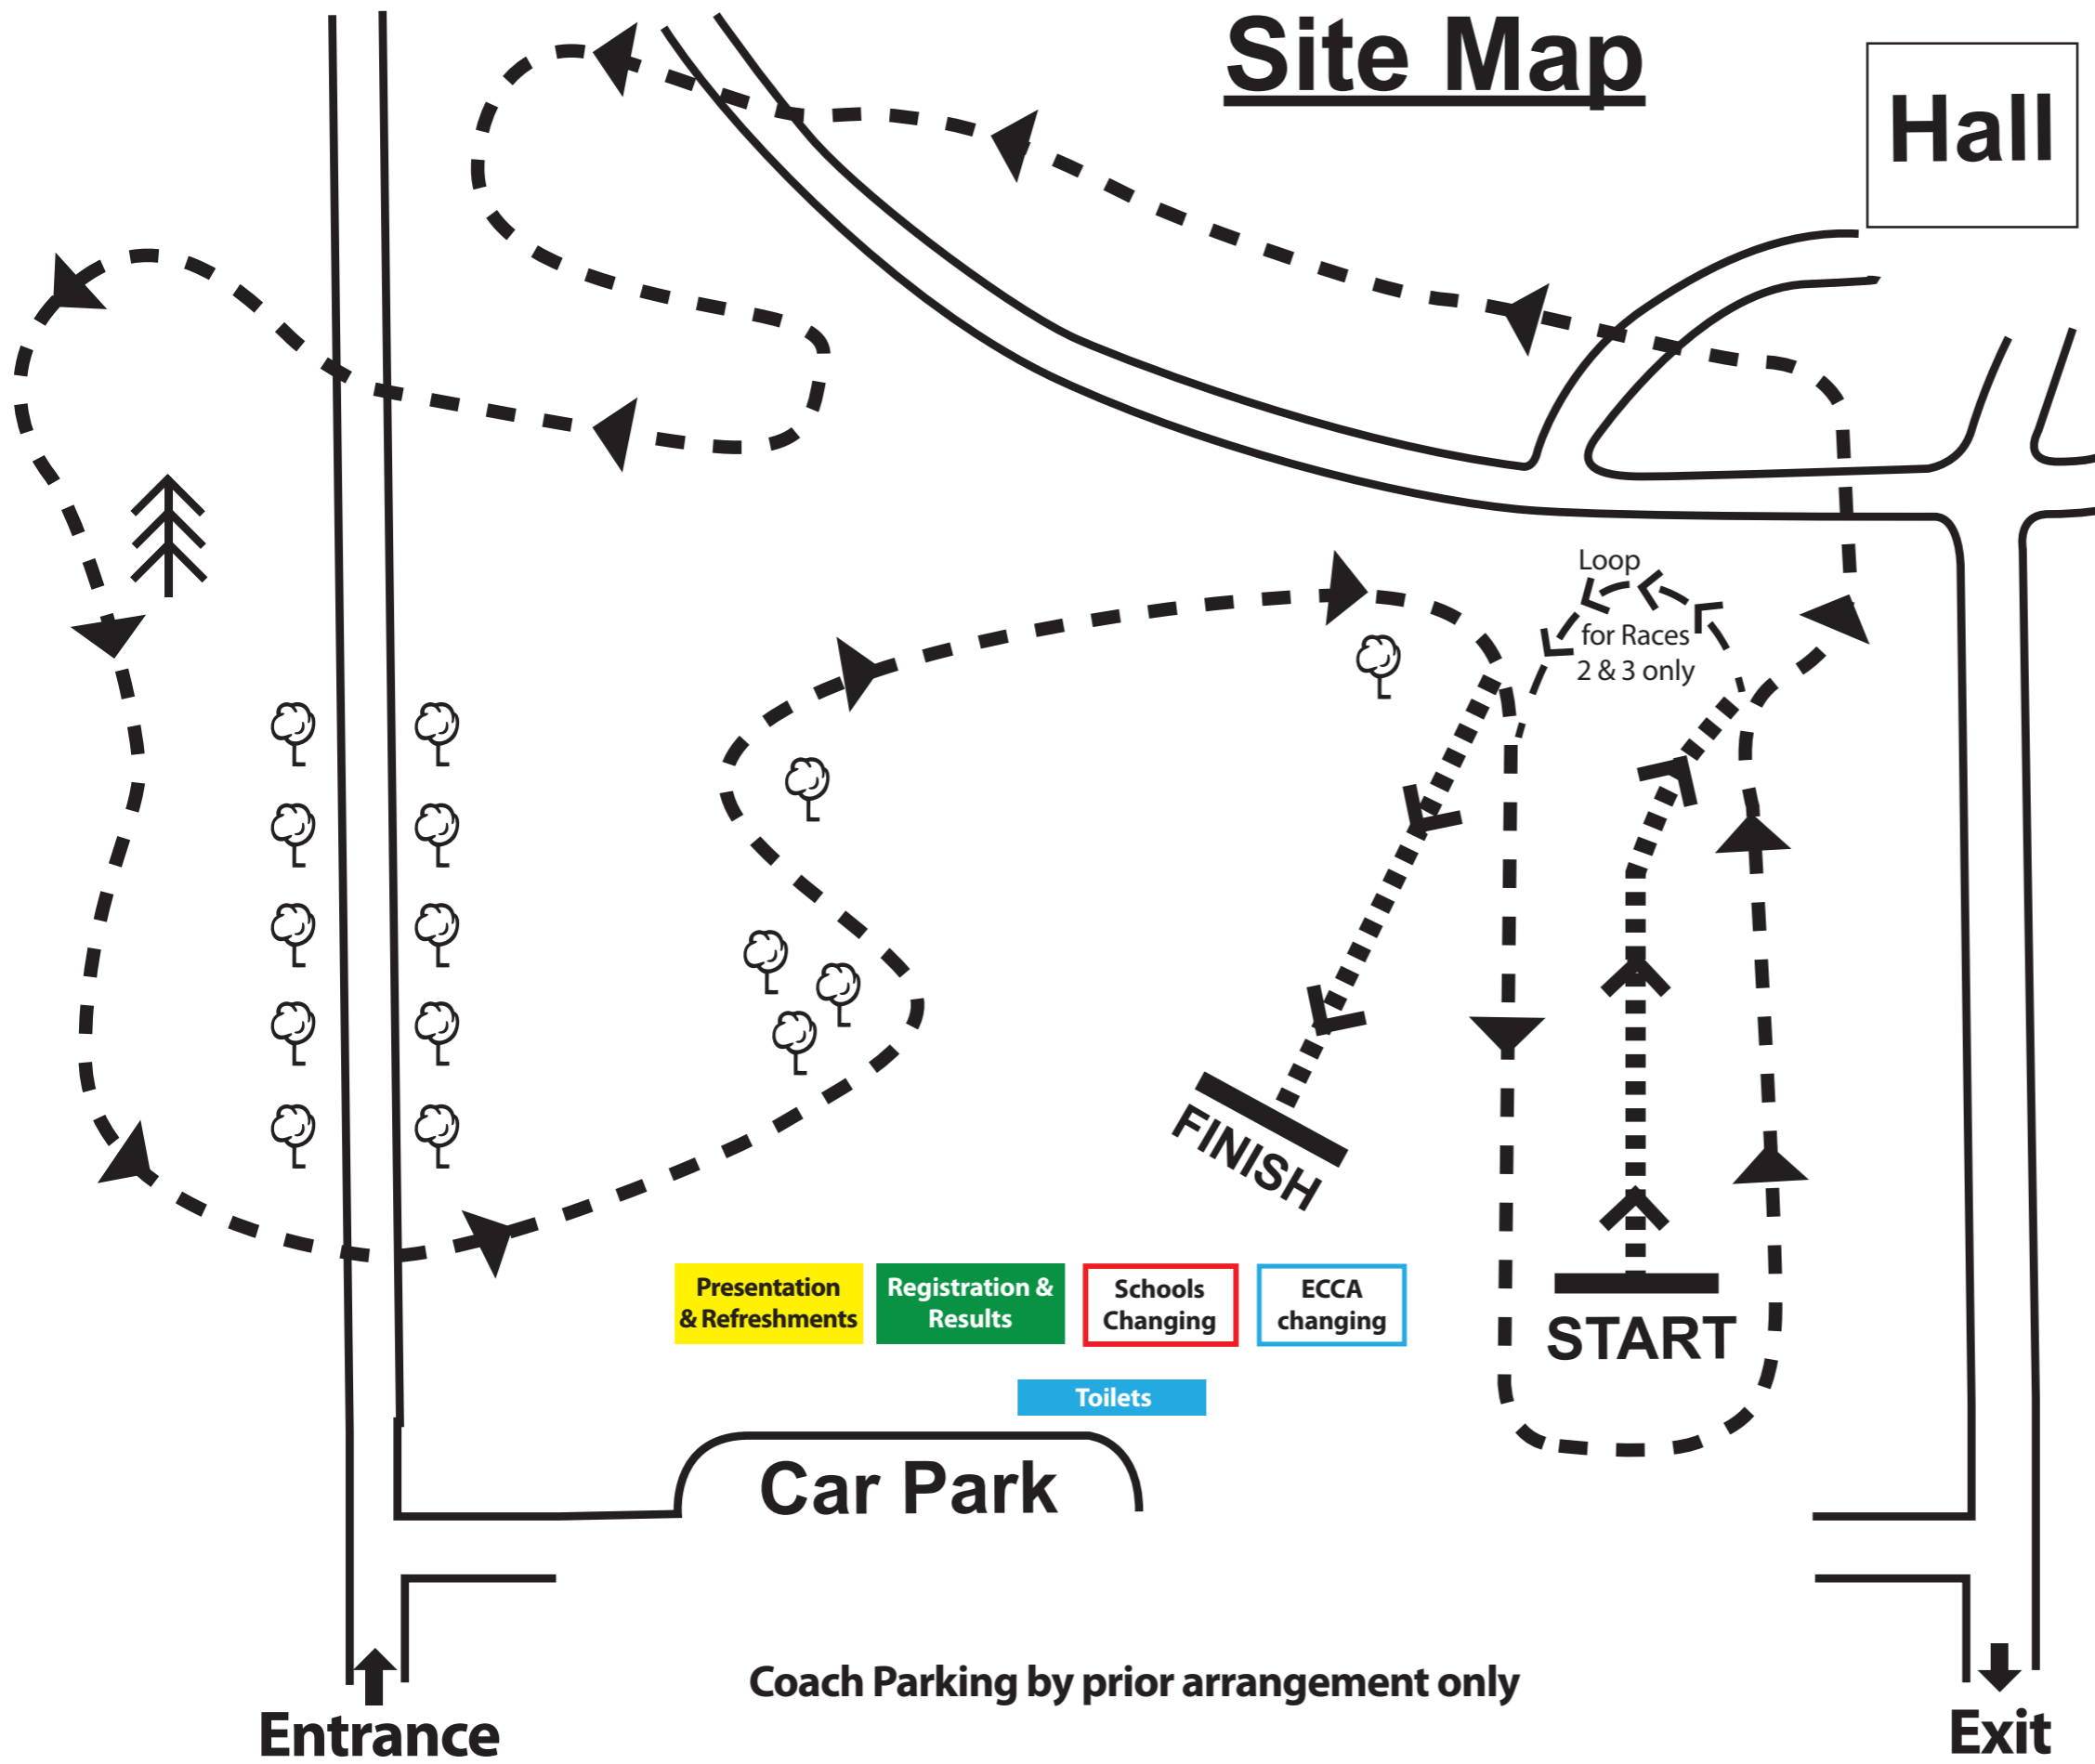

### Site Map

Event	Time		Distance	Laps
1.)	11.30am	Junior Girls	4K	2 Laps
2.)	11.50am	Junior Boys	4.5K	2 Laps + Loop
3.)	12.15pm	Inter Girls	4.5K	2 Laps + Loop
4.)	12.45pm	Inter Boys	6K	3 Laps
5.)	1.15pm	Junior Women	6K	3 Laps
6.)	1.45pm	Junior Men	8K	3 Laps
7.)	2.15pm	Senior Women	8K	4 Laps
8.)	2.45pm	Senior Men	10K	5 Laps