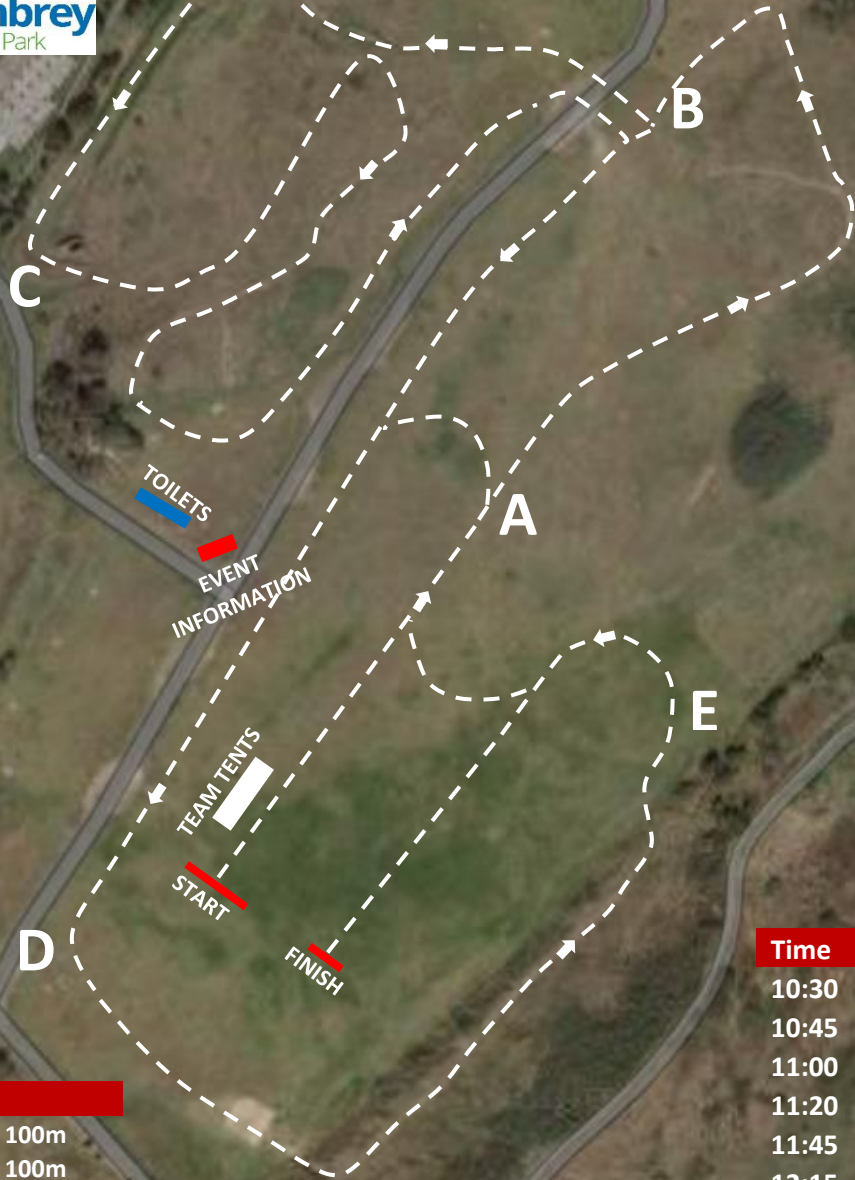

ki and
entre

Course Laps	
Start:	100m
Finish:	100m
Small Lap:	1,000m
Medium Lap:	1,400m
Large Lap:	2,400m

2022 SIAB CROSS COUNTRY INTERNATIONAL

SATURDAY 26TH MARCH

PEMBREY COUNTRY PARK

SAT NAV: SA16 0EJ

Time	Race	Distance
10:30	Primary Girls (1 x Medium Lap)	1,600m
10:45	Primary Boys (1 x Medium Lap)	1,600m
11:00	Junior Girls (2 x Medium Lap)	3,000m
11:20	Junior Boys (1 x Medium, 1 x Large)	4,000m
11:45	Inter Girls (1 x Medium, 1 x Large)	4,000m
12:15	Inter Boys (1 x Small, 2 x Large)	6,000m
13:00	Junior Girls & Boys Mixed Relay (4 x Medium)	4 x 1500m (2 Girls & 2 Boys)
13:45	Inter Girls & Boys Mixed Relay (4 x Medium)	4 x 1500m (2 Girls & 2 Boys)