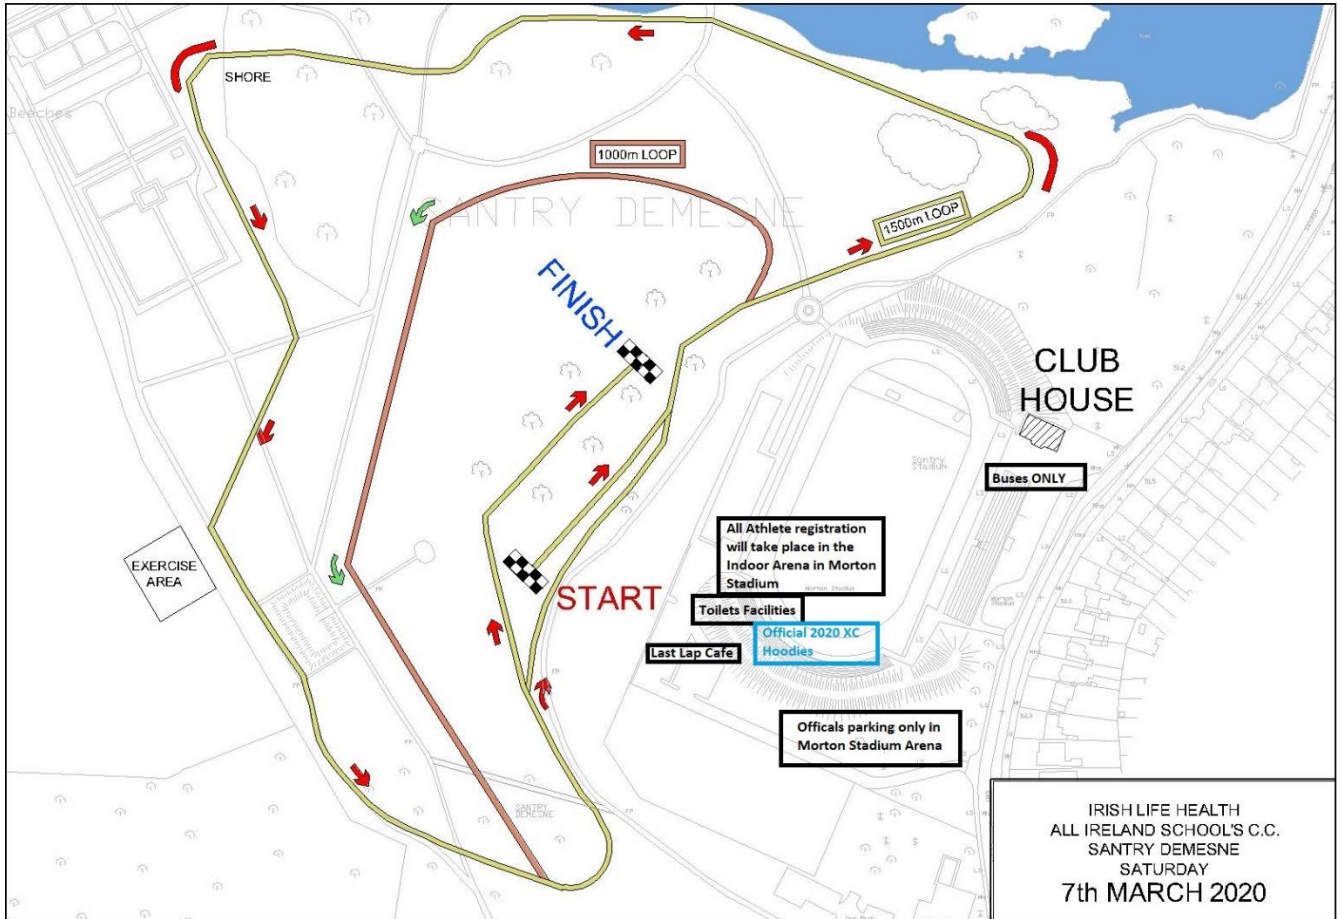

**Presentation*

Intermediate and Senior Team prizes – Presentation Area

15.15pm

Irish Life
health

PARKING

There is **NO car parking available at Morton Stadium or Santry Demesne** on Saturday 7th March 2020. Clonliffe Harriers is limited to buses only with the overflow parking at Morton Stadium only. We have outlined event specific parking below in Guilliver's Retail Park. We recommend that you park in some of the local car parks nearby as listed on the map and use the public transport system servicing Santry Demesne. Please check the following website for more details www.dublinbus.ie

Omni Park Shopping Centre	Gullivars Retail Park	Crowne Plaza Hotel
---------------------------	-----------------------	--------------------

BUSES TO SANTRY DEMESNE

For those wishing to access Santry Demesne by Public Transport on the 7th March 2020 there are several BUS options. The numbers 16,33 & 41 serve the Santry Demesne. If you travel on any of these routes disembark at the Morton Stadium stop and there is a one minute walk to the start area.

SPECTATORS

The entire Santry Demesne Park will be open for everyone to enjoy. You can watch participants running along the venue. Please be mindful of other users as you access the park.

All race goes are asked to enter at Morton Stadium by foot only on the day. Please note there is **NO PARKING** in Santry Demesne or Morton Stadium on the day.

Please note the car park outlined above in Gulliver's Retail Park, Swift Square, Northwood, Santry, Dublin 9 is event parking only! Irish Life Health All Ireland Schools Cross Country 2020.

Please NOTE -Parking at owner's risk and any other parking outside of this specific area is prohibited by the Retail management.