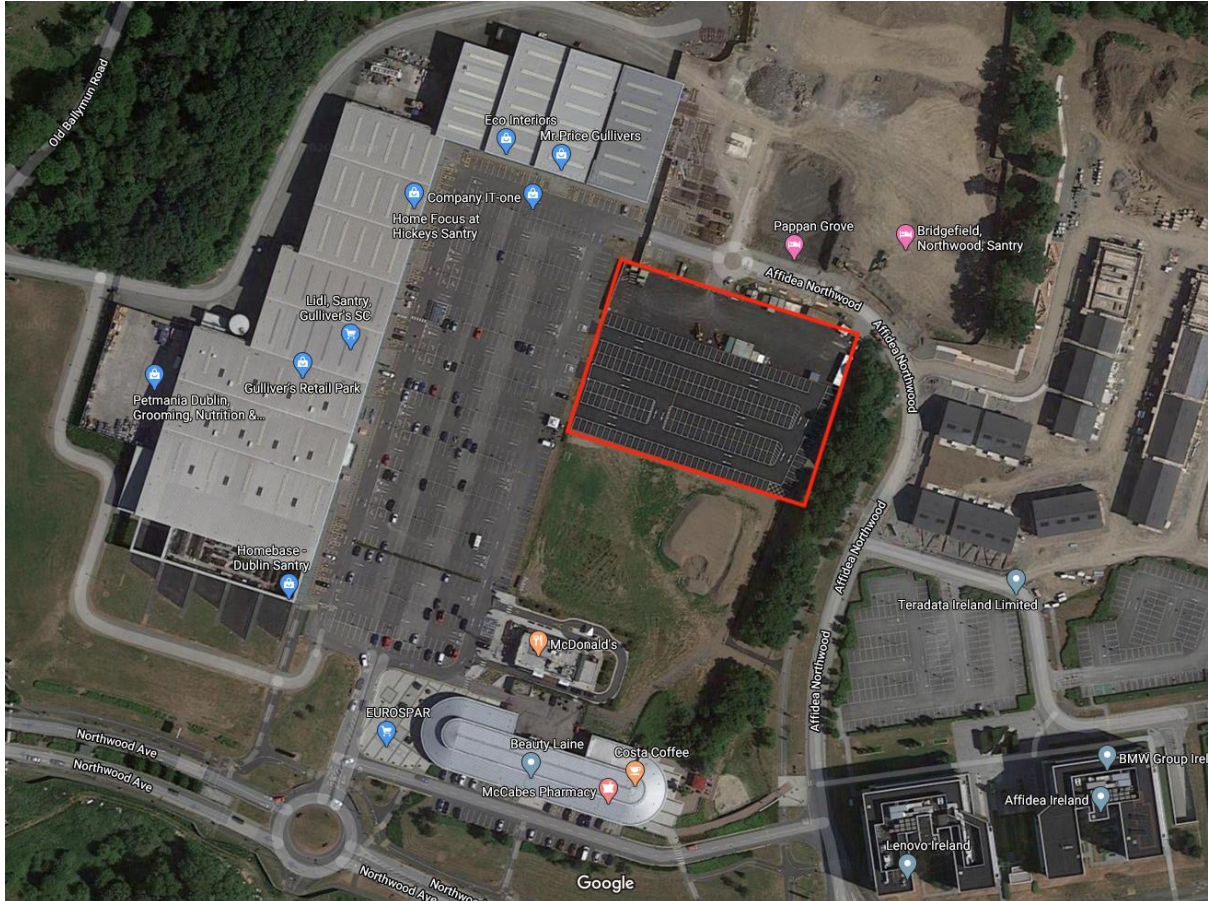

Please note the car park outlined above in Gulliver's Retail Park, Swift Square, Northwood, Santry, Dublin 9 is event parking only! Irish Life Health All Ireland Schools Cross Country 2020.

Please NOTE -Parking at owner's risk and any other parking outside of this specific area is prohibited by the Retail management.