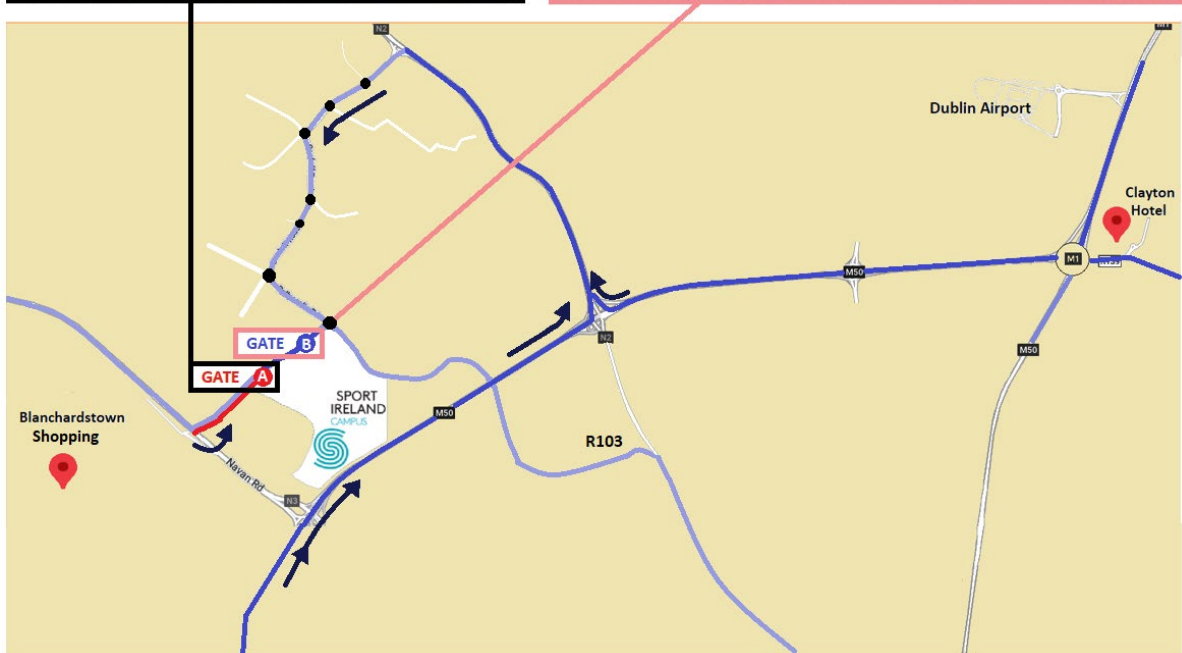

Please use **blue** line routes as outlined in the map below in the direction your Traveling. Thank you

When entering the campus **Please use gate B.** You will not get access to the cross-country course using Gate A. If you are traveling from the N3 West to blanchardstown, please stay in the blue lane as highlighted at **Gate A** and you will be directed into the campus at **Gate B.**

Road signage on the road leading up to the campus will be in place to support you in your travel

Please follow these signs to arrive safely.

This is the national sports campus road signed that will help you find your location further afield from the campus.

The following signs will be erected closer to the campus to support you in selecting the correct lane to enter at GATE B.

You **MUST** adhere to these signs to ensure we keep traffic congestion to a minimum