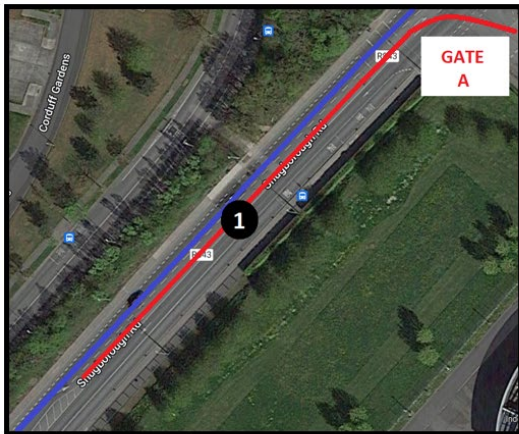

Please use **blue** line routes as outlined in the map below in the direction your Traveling. Thank you

When entering the campus **Please use gate B.** You will not get access to the cross-country course using Gate A. If you are traveling from the N3 West to blanchardstown, please stay in the blue lane as highlighted at **Gate A** and you will be directed into the campus at **Gate B.**

Road signage on the road leading up to the campus will be in place to support you in your travel

Please follow these signs to arrive safely.

This is the national sports campus road signed that will help you find your location further afield from the campus.

The following signs will be erected closer to the campus to support you in selecting the correct lane to enter at GATE B.

You **MUST** adhere to these signs to ensure we keep traffic congestion to a minimum