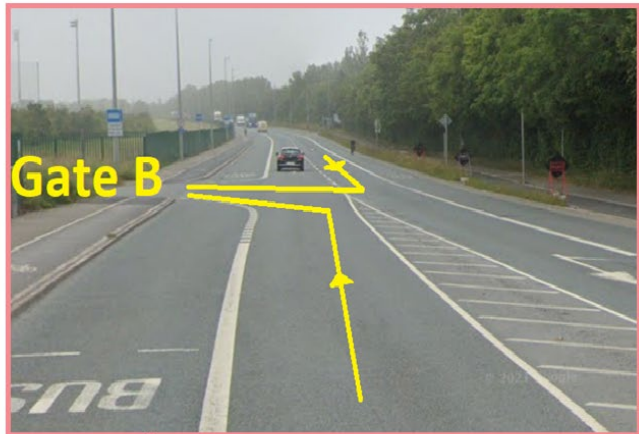

Please use **blue** line routes as outlined in the map below in the direction your Traveling. Thank you

When entering the campus **Please use gate B.** You will not get access to the cross-country course using Gate A. If you are traveling from the N3 West to blanchardstown, please stay in the blue lane as highlighted at **Gate A** and you will be directed into the campus at **Gate B.**

Road signage on the road leading up to the campus will be in place to support you in your travel

Please follow these signs to arrive safely.

This is the national sports campus road signed that will help you find your location further afield from the campus.

The following signs will be erected closer to the campus to support you in selecting the correct lane to enter at GATE B.

You **MUST** adhere to these signs to ensure we keep traffic congestion to a minimum