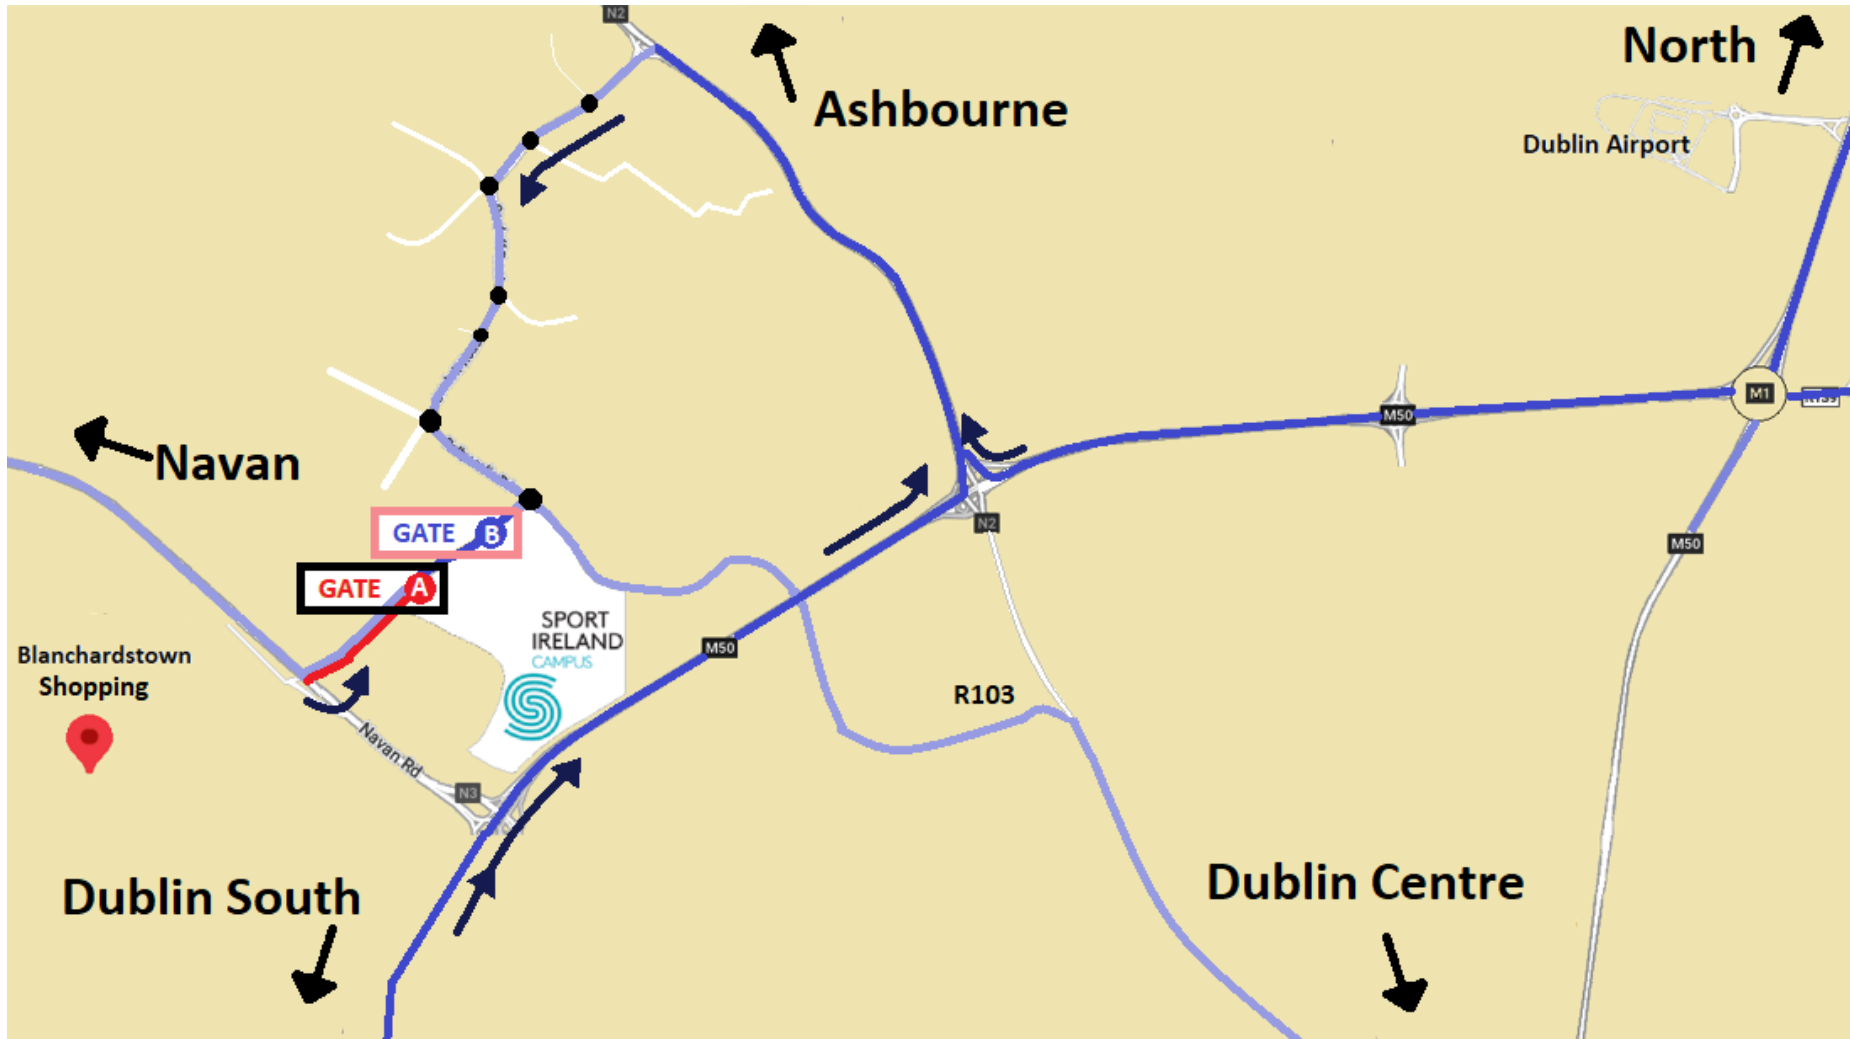

Please use **blue** line routes as outlined in the map below in the direction your Traveling. Thank you

When entering the campus **Please use gate B.** You will not get access to the cross-country course using Gate A. If you are traveling from the N3 West to blanchardstown, please stay in the blue lane as highlighted at **Gate A** and you will be directed into the campus at **Gate B.**

Road signage on the road leading up to the campus will be in place to support you in your travel

Please follow these signs to arrive safely.

This is the national sports campus road signed that will help you find your location further afield from the campus.

The following signs will be erected closer to the campus to support you in selecting the correct lane to enter at GATE B.

You **MUST** adhere to these signs to ensure we keep traffic congestion to a minimum